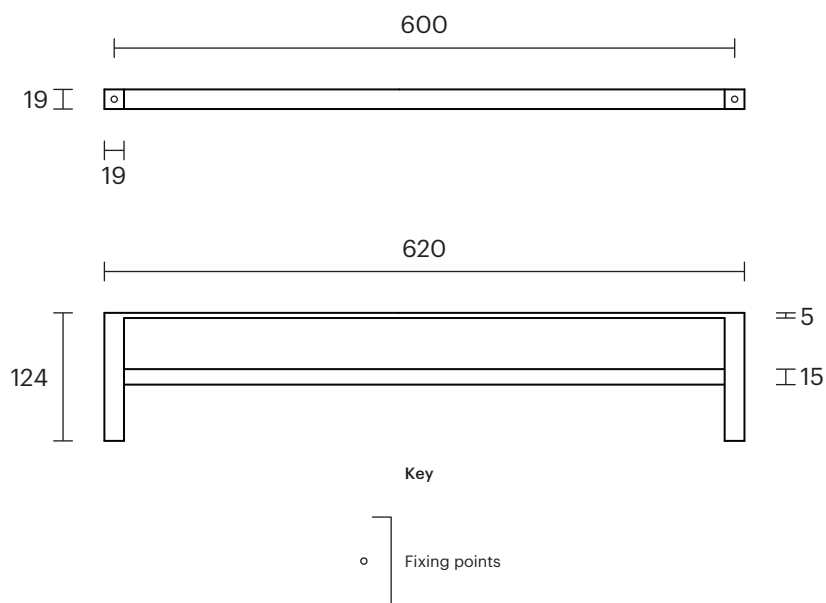

Strap by Rogerseller

Technical Overview

Strap by Rogerseller
Double Towel Rail 620mm
403154 — Polished Stainless Steel

3 finishes available

Fixings
Included with product

Please note

- It is recommended that accessories are secured to timber studs.