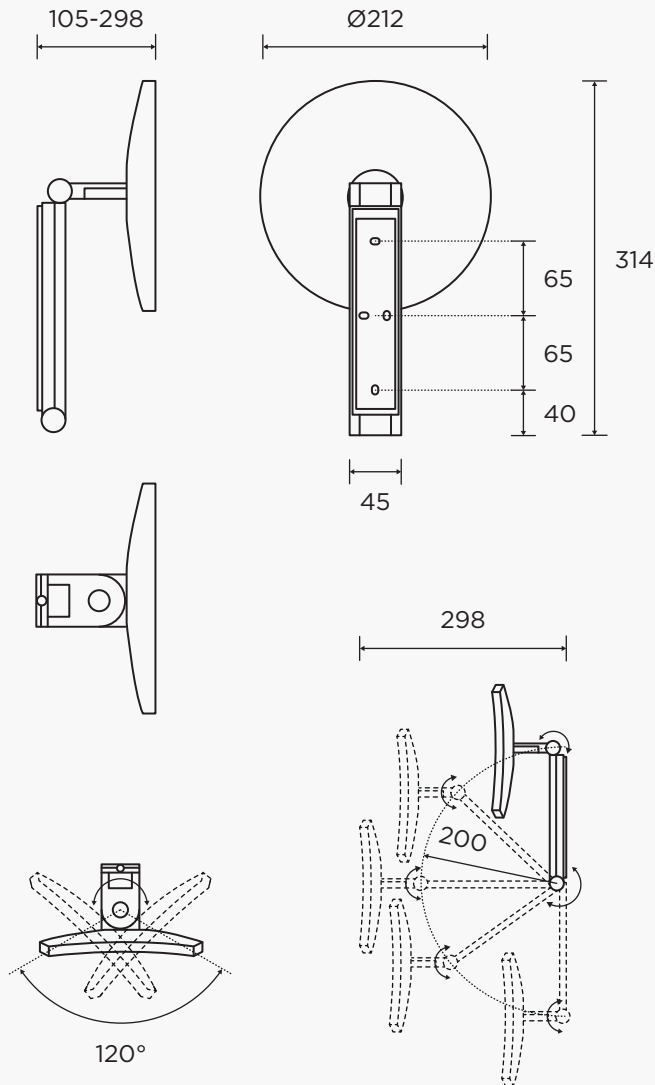

KEUCO iLOOK MOVE

**KEUCO iLOOK MOVE 212MM
ROUND COSMETIC MIRROR**
[429402]

NOTE

1. It is recommended that accessories are secured to timber studs.

FIXINGS

Included with product.

KEY

○ Fixing point