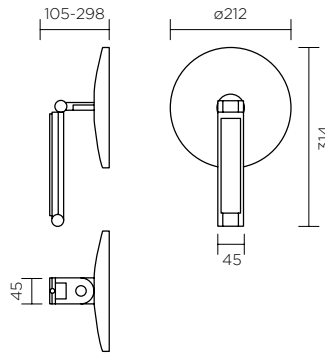

iLook Move

06.17

rogerseller

iLook Move

Designed by renowned German studio Tesseract + Partner, the Keuco iLook Move Cosmetic Mirror impresses with a slim, elegant design and innovative hinge technology. Recognised by the 2013 ISH Design Plus Award for Product Innovation, the glare-free mirror, with a magnification factor of five, includes an exceptional hinge system for complete flexibility - the mirror can be tilted up, down or to the side for the ideal angle, whether standing or sitting.

iLook Move Round Cosmetic Mirror 429402 — Chrome

- Wall mounted with extendable arm
- Swivel hinge to adjust left, right, up & down
- Concave glare-free mirror
- 5 times magnification
- Four fixing points
- 212 x 105-298 x 314mm