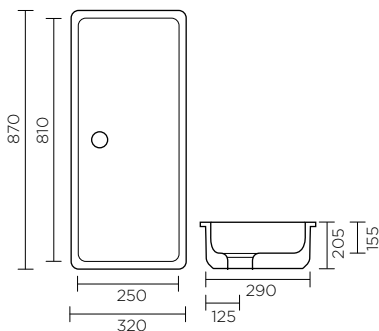

## Miky

The Miky collection represents the latest contemporary designs to the Scarabeo range of basins. The European collection includes three sizes in the under-counter style, and a versatile 400 x 600mm built in or wall hung option.

### 80 Rectangular Under Counter Basin 214202 — White

- 32mm waste
- With overflow

### 50 Rectangular Under Counter Basin 214200 — White

- 32mm waste
- With overflow

### 40 Washbasin 214204 — White Ceramic

- Single or multiple taphole options
- With overflow
- Wall hung or semi-inset installation
- Unglazed back
- 32mm waste required

Please note —  
Dimensions are approximate. Information provided in this brochure is representative of the actual products available at the time of printing. Due to our policy of continuous product development, the designs and specifications depicted are subject to change without notice. Please confirm all particulars with your sales consultant prior to purchase. Each product is covered by a limited warranty. Full terms and conditions are available from your sales consultant.