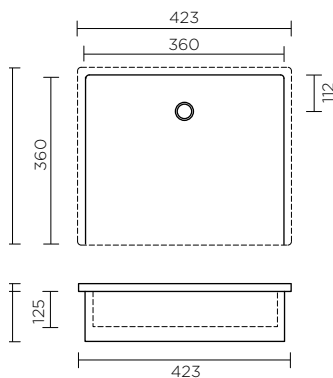

## Miky

The Miky collection represents the latest contemporary designs to the Scarabeo range of basins. The European collection includes three sizes in the under-counter style, and a versatile 400 x 600mm built in or wall hung option.

### 80 Rectangular Under Counter Basin 214202 — White

- 32mm waste
- With overflow

### 50 Rectangular Under Counter Basin 214200 — White

- 32mm waste
- With overflow

### 40 Washbasin 214204 — White Ceramic

- Single or multiple taphole options
- With overflow
- Wall hung or semi-inset installation
- Unglazed back
- 32mm waste required

Please note —  
Dimensions are approximate. Information provided in this brochure is representative of the actual products available at the time of printing. Due to our policy of continuous product development, the designs and specifications depicted are subject to change without notice. Please confirm all particulars with your sales consultant prior to purchase. Each product is covered by a limited warranty. Full terms and conditions are available from your sales consultant.