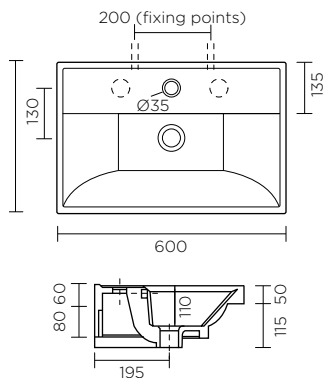

### 80 Rectangular Under Counter Basin 214202 — White

- 32mm waste
- With overflow

### 40 Washbasin 214204 — White Ceramic

- Single or multiple taphole options
- With overflow
- Wall hung or semi-inset installation
- Unglazed back
- 32mm waste required

Please note —  
Dimensions are approximate. Information provided in this brochure is representative of the actual products available at the time of printing. Due to our policy of continuous product development, the designs and specifications depicted are subject to change without notice. Please confirm all particulars with your sales consultant prior to purchase. Each product is covered by a limited warranty. Full terms and conditions are available from your sales consultant.