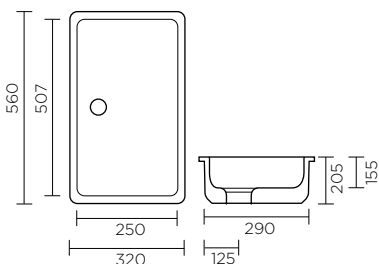

## Miky

The Miky collection represents the latest contemporary designs to the Scarabeo range of basins. The European collection includes three sizes in the under-counter style, and a versatile 400 x 600mm built in or wall hung option.

### 80 Rectangular Under Counter Basin 214202 — White

- 32mm waste
- With overflow

### 50 Rectangular Under Counter Basin 214200 — White

- 32mm waste
- With overflow

### 40 Washbasin 214204 — White Ceramic

- Single or multiple taphole options
- With overflow
- Wall hung or semi-inset installation
- Unglazed back
- 32mm waste required

Please note —  
Dimensions are approximate. Information provided in this brochure is representative of the actual products available at the time of printing. Due to our policy of continuous product development, the designs and specifications depicted are subject to change without notice. Please confirm all particulars with your sales consultant prior to purchase. Each product is covered by a limited warranty. Full terms and conditions are available from your sales consultant.