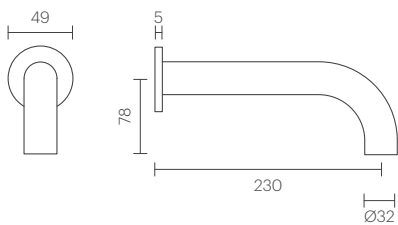

Logic by Rogerseller Basin Set
3606001701 — Chrome

• WELS Rating: 5 Star, 5 litres/min

Logic by Rogerseller Basin Outlet
3606002401 — Chrome

• WELS Rating: 5 star, 5 litres/min

Logic by Rogerseller Wall Top Assembly
3606001601 — Chrome

• WELS Rating: 5 Star, 5 litres/min

Logic by Rogerseller Wall Basin Outlet 150mm
3606001801 — Chrome

• WELS Rating: 5 Star, 5 litres/min

Logic by Rogerseller Wall Basin
Outlet 230mm

3606001901 — Chrome

- WELS Rating: 5 Star, 5 litres/min