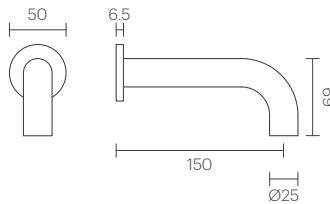

Logic by Rogerseller Basin Set
3606001701 — Chrome

• WELS Rating: 5 Star, 5 litres/min

Logic by Rogerseller Basin Outlet
3606002401 — Chrome

• WELS Rating: 5 star, 5 litres/min

Logic by Rogerseller Wall Top Assembly
3606001601 — Chrome

• WELS Rating: 5 Star, 5 litres/min

Logic by Rogerseller Wall Basin Outlet 150mm
3606001801 — Chrome

• WELS Rating: 5 Star, 5 litres/min

Logic by Rogerseller Wall Basin
Outlet 230mm

3606001901 — Chrome

- WELS Rating: 5 Star, 5 litres/min