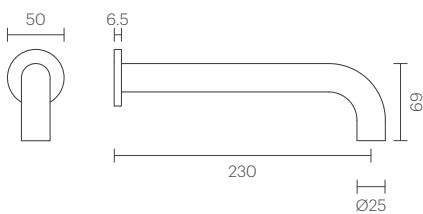

Logic by Rogerseller Basin Set
3606001701 — Chrome

• WELS Rating: 5 Star, 5 litres/min

Logic by Rogerseller Basin Outlet
3606002401 — Chrome

• WELS Rating: 5 star, 5 litres/min

Logic by Rogerseller Wall Top Assembly
3606001601 — Chrome

• WELS Rating: 5 Star, 5 litres/min

Logic by Rogerseller Wall Basin Outlet 150mm
3606001801 — Chrome

• WELS Rating: 5 Star, 5 litres/min

Logic by Rogerseller Wall Basin
Outlet 230mm

3606001901 — Chrome

- WELS Rating: 5 Star, 5 litres/min