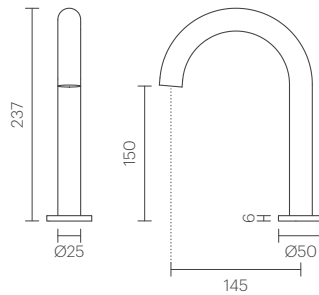

Logic by Rogerseller

02 . 17

Logic by Rogerseller

Architecturally inspired, Logic by Rogerseller offers a contemporary design aesthetic with its new look outlets. The fresh and clean designs incorporate water efficient technology (5 Star, 5 litres/min) with the handle's ceramic disc cartridge for ease of use and longevity. The extensive collection, including round and straight outlets, will suit any bathroom interior.

Logic by Rogerseller Basin Set
3606001701 — Chrome

• WELS Rating: 5 Star, 5 litres/min

Logic by Rogerseller Basin Outlet
3606002401 — Chrome

• WELS Rating: 5 star, 5 litres/min

Logic by Rogerseller Wall Top Assembly
3606001601 — Chrome

• WELS Rating: 5 Star, 5 litres/min

Logic by Rogerseller Wall Basin Outlet 150mm
3606001801 — Chrome

• WELS Rating: 5 Star, 5 litres/min

Logic by Rogerseller Wall Basin
Outlet 230mm

3606001901 — Chrome

- WELS Rating: 5 Star, 5 litres/min

Logic by Rogerseller Wall Bath
Outlet 230mm

3606002001 — Chrome

Logic by Rogerseller Duo Wall Bath
Outlet 150mm

3606002201 — Chrome

Logic by Rogerseller Duo Wall Bath
Outlet 250mm

3606002301 — Chrome

Logic by Rogerseller Floor Mount
Bath Outlet
3606002101 — Chrome