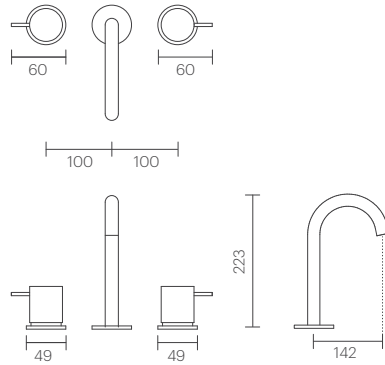

Logic by Rogerseller

02 . 17

Logic by Rogerseller

Architecturally inspired, Logic by Rogerseller offers a contemporary design aesthetic with its new look outlets. The fresh and clean designs incorporate water efficient technology (5 Star, 5 litres/min) with the handle's ceramic disc cartridge for ease of use and longevity. The extensive collection, including round and straight outlets, will suit any bathroom interior.

Logic by Rogerseller Basin Set
3606001701 — Chrome

• WELS Rating: 5 Star, 5 litres/min

Logic by Rogerseller Basin Outlet
3606002401 — Chrome

• WELS Rating: 5 star, 5 litres/min

Logic by Rogerseller Wall Top Assembly
3606001601 — Chrome

• WELS Rating: 5 Star, 5 litres/min

Logic by Rogerseller Wall Basin Outlet 150mm
3606001801 — Chrome

• WELS Rating: 5 Star, 5 litres/min

Logic by Rogerseller Wall Basin
Outlet 230mm

3606001901 — Chrome

- WELS Rating: 5 Star, 5 litres/min

Logic by Rogerseller Wall Bath
Outlet 230mm

3606002001 — Chrome

Logic by Rogerseller Duo Wall Bath
Outlet 150mm

3606002201 — Chrome

Logic by Rogerseller Duo Wall Bath
Outlet 250mm

3606002301 — Chrome

Logic by Rogerseller Floor Mount
Bath Outlet
3606002101 — Chrome