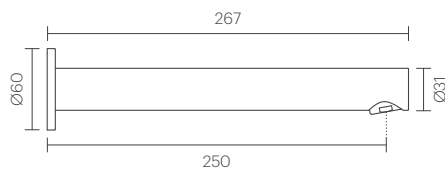

Logic by Rogerseller Duo Wall Bath
Outlet 250mm

3606002301 — Chrome