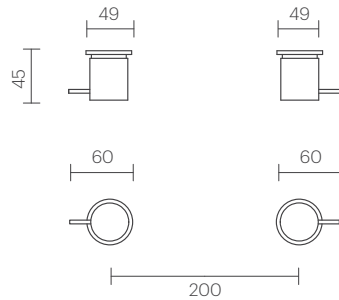

Logic by Rogerseller

02 . 17

Logic by Rogerseller

Architecturally inspired, Logic by Rogerseller offers a contemporary design aesthetic with its new look outlets. The fresh and clean designs incorporate water efficient technology (5 Star, 5 litres/min) with the handle's ceramic disc cartridge for ease of use and longevity. The extensive collection, including round and straight outlets, will suit any bathroom interior.

Logic by Rogerseller Basin Set
3606001701 — Chrome

• WELS Rating: 5 Star, 5 litres/min

Logic by Rogerseller Basin Outlet
3606002401 — Chrome

• WELS Rating: 5 star, 5 litres/min

Logic by Rogerseller Wall Top Assembly
3606001601 — Chrome

• WELS Rating: 5 Star, 5 litres/min

Logic by Rogerseller Wall Basin Outlet 150mm
3606001801 — Chrome

• WELS Rating: 5 Star, 5 litres/min

Logic by Rogerseller Wall Basin
Outlet 230mm

3606001901 — Chrome

- WELS Rating: 5 Star, 5 litres/min

Logic by Rogerseller Wall Bath
Outlet 230mm

3606002001 — Chrome

Logic by Rogerseller Duo Wall Bath
Outlet 150mm

3606002201 — Chrome

Logic by Rogerseller Duo Wall Bath
Outlet 250mm

3606002301 — Chrome

Logic by Rogerseller Floor Mount
Bath Outlet
3606002101 — Chrome