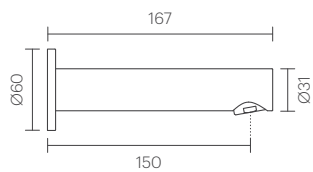

Logic by Rogerseller Duo Wall Bath
Outlet 150mm

3606002201 — Chrome