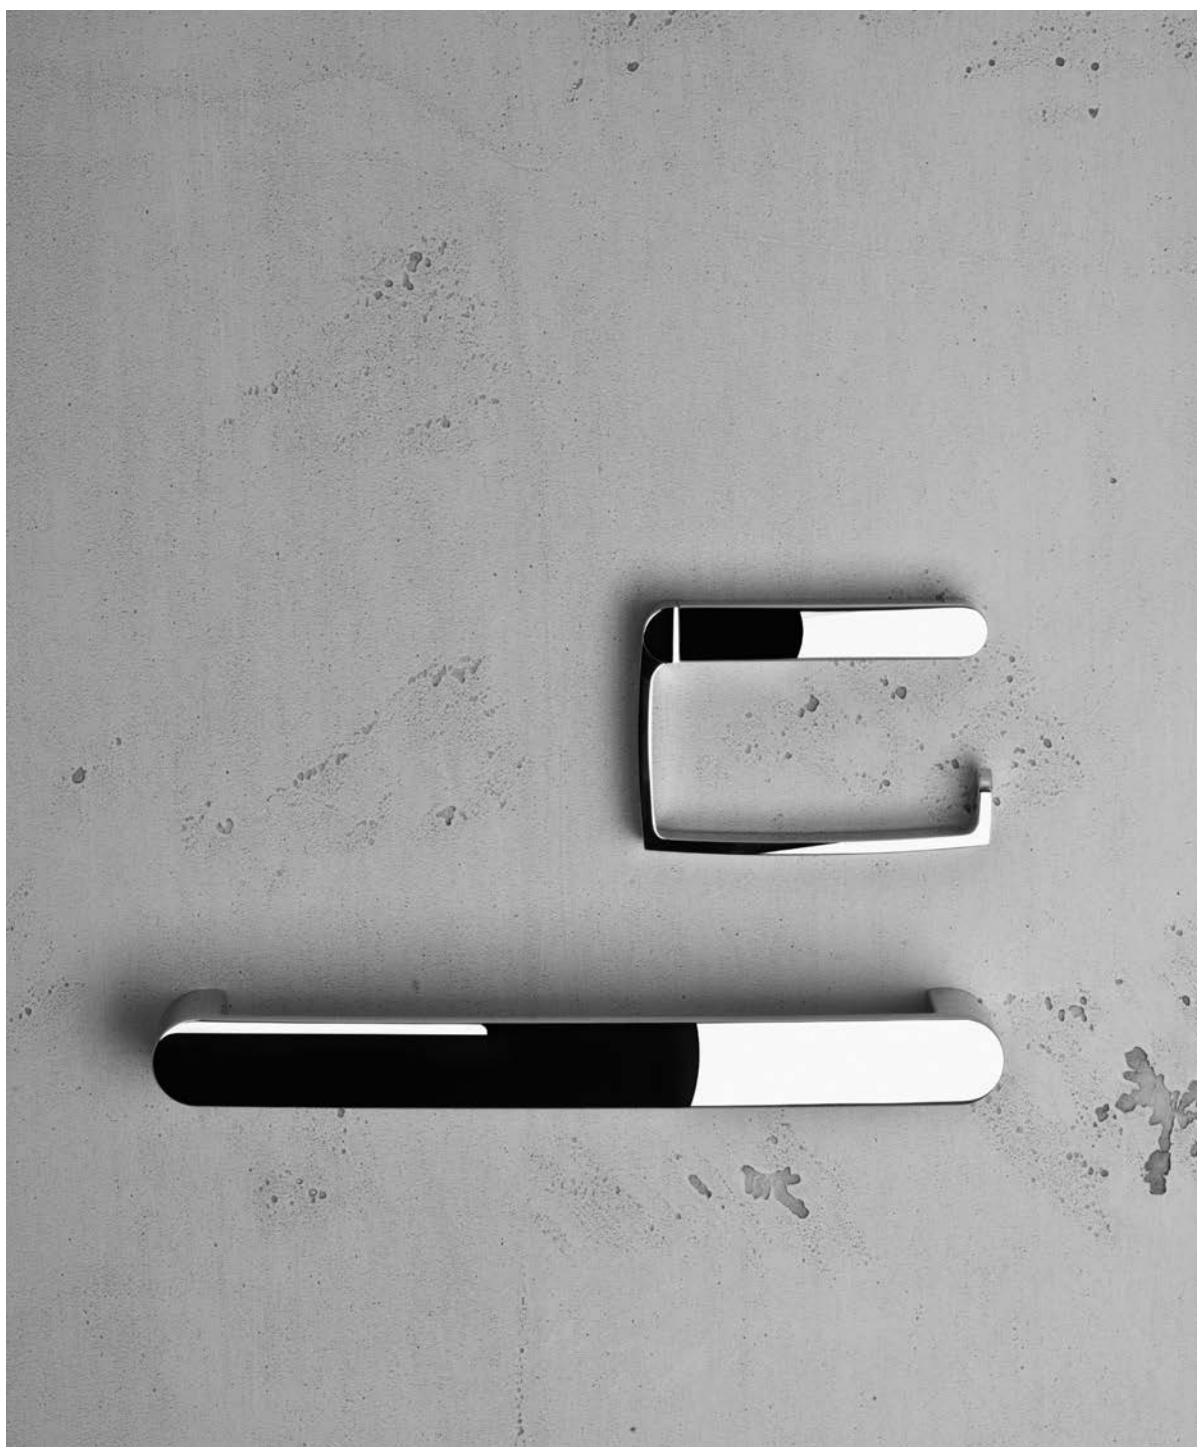

Elegance

07.17

Elegance

Rogerseller introduces Elegance, a new accessories range designed by German manufacturer Keuco. Underpinning the range is an emphasis on subtle joins, rounded corners and curved fronts. Keuco use solid brass finished in a polished chrome, with inserts made of frosted crystal glass. The contemporary range is designed to be used in assisted living environments, providing a durable, functional solution.

Robe Hook
429100 — Chrome
• 22 x 59 x 22mm

Overhead Towel Rack
429106 — Chrome
• 600 x 233 x 120mm

Double Robe Hook
4295040 — Chrome
• Double fixing points
• 120 x 18mm

Towel Ring
429108 — Chrome
• 240 x 95 x 37mm

Towel Rail 600mm
429102 — Chrome
• 635 x 60 x 36mm

Paper Holder with Cover
429110 — Chrome
• 140 x 144 x 60mm

Towel Rail 800mm
429104 — Chrome
• 835 x 60 x 36mm

Paper Holder
429111 — Chrome
• Double fixing points
• 141 x 100 x 23mm