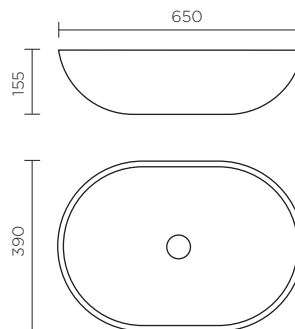

## SCOOP SOFT TOUCH FREESTANDING BASIN

**652142** | Cristalplant

- > Black exterior
- > No overflow
- > 660 x 490 x 870mm
- > 32mm waste
- > Unique Soft Touch paint application
- > Single taphole only

## SCOOP WASHBASIN

**652140** | Cristalplant

- > With overflow
- > 650 x 390 x 155mm

\* Also available in Soft Touch on special order

**233515** | 32mm Basin waste

## SCOOP SOFT TOUCH MIRROR

**652144**

- > 1200 x 38 x 1600mm
- > Soft Touch Cristalplant frame