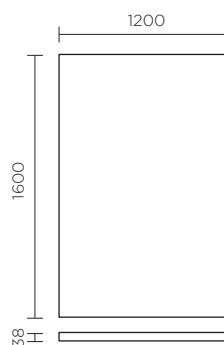

## SCOOP SOFT TOUCH FREESTANDING BASIN

**652142** | Cristalplant

- > Black exterior
- > No overflow
- > 660 x 490 x 870mm
- > 32mm waste
- > Unique Soft Touch paint application
- > Single taphole only

## SCOOP WASHBASIN

**652140** | Cristalplant

- > With overflow
- > 650 x 390 x 155mm

\* Also available in Soft Touch on special order

**233515** | 32mm Basin waste

## SCOOP SOFT TOUCH MIRROR

**652144**

- > 1200 x 38 x 1600mm
- > Soft Touch Cristalplant frame