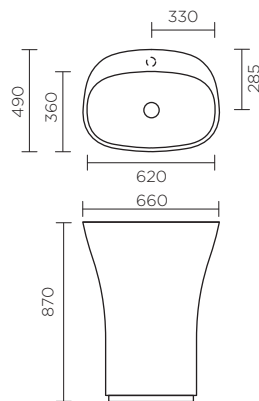

MELBOURNE

173-177 Barkly Avenue
Burnley VIC 3121
P 03 9429 8888 F 03 9429 6966

SYDNEY

PYD Building
197 Young Street
Waterloo NSW 2017
P 02 8396 8700 F 02 9690 2804

BRISBANE

72-78 McLachlan Street
Fortitude Valley QLD 4006
P 07 3251 4333 F 07 3257 2155

PERTH

153 Broadway
Nedlands WA 6009
P 08 6389 1366 F 08 6389 1466

CONCEPT STORES

Southern Innovations
Canberra ACT
P 02 6126 1155 F 02 6126 1156
Albury NSW
P 02 6049 3322 F 02 6049 3323

Estilo Bathware & Ceramics
Adelaide SA
P 08 8415 2999 F 08 8415 2900

Vogue Spas & Bathrooms
Southport QLD
P 07 5528 0077 F 07 5528 0767

Gunns Kitchens & Bathrooms
Launceston TAS
P 03 6332 6201 F 03 6332 6299
Hobart TAS
P 03 6272 6899 F 03 6272 9088

SCOOP SOFT

The seductive Scoop range from Italian company Falper, designed by Michael Schmidt, enriches its collection with a freestanding pedestal basin and mirror. Manufactured in Italy using Cristalplant, an innovative composite material similar to natural stone, this collection is now further enhanced by its new 'soft-touch' finish in black. The black painted exterior, with its soft, rubbery feel, adds a textural element to the already sophisticated Scoop sculpture.

SCOOP SOFT TOUCH FREESTANDING BASIN

652142 | Cristalplant

- > Black exterior
- > No overflow
- > 660 x 490 x 870mm
- > 32mm waste
- > Unique Soft Touch paint application
- > Single taphole only