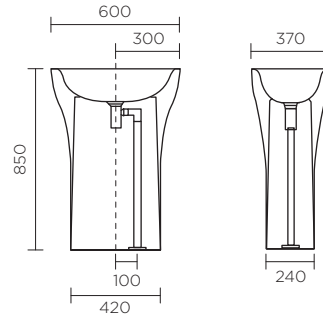

FREESTANDING BASIN

213602 | White Ceramic Wall Waste Outlet

213604 | White Ceramic Floor Waste Outlet

- › No overflow
- › 32mm waste
- › Wall or floor mounted tapware only
- › Continuous flow waste system

*233580 Bottle trap required for 213602

*233580 Bottletrap & 233582 S-Trap required for 213604

213602 WALL WASTE OUTLET

213604 FLOOR WASTE OUTLET

WALL HUNG BASIN

213606 | White Ceramic

213608 | Towel Rail

- › No overflow
- › Single, multiple or no taphole options
- › 32mm waste
- › Continuous flow waste system