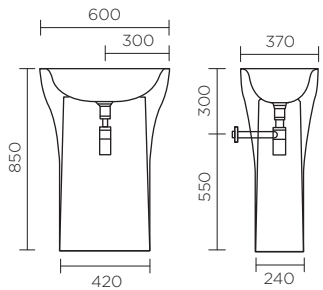

FREESTANDING BASIN

213602 | White Ceramic Wall Waste Outlet

213604 | White Ceramic Floor Waste Outlet

- › No overflow
- › 32mm waste
- › Wall or floor mounted tapware only
- › Continuous flow waste system

*233580 Bottle trap required for 213602

*233580 Bottletrap & 233582 S-Trap required for 213604

213602 WALL WASTE OUTLET

213604 FLOOR WASTE OUTLET

WALL HUNG BASIN

213606 | White Ceramic

213608 | Towel Rail

- › No overflow
- › Single, multiple or no taphole options
- › 32mm waste
- › Continuous flow waste system